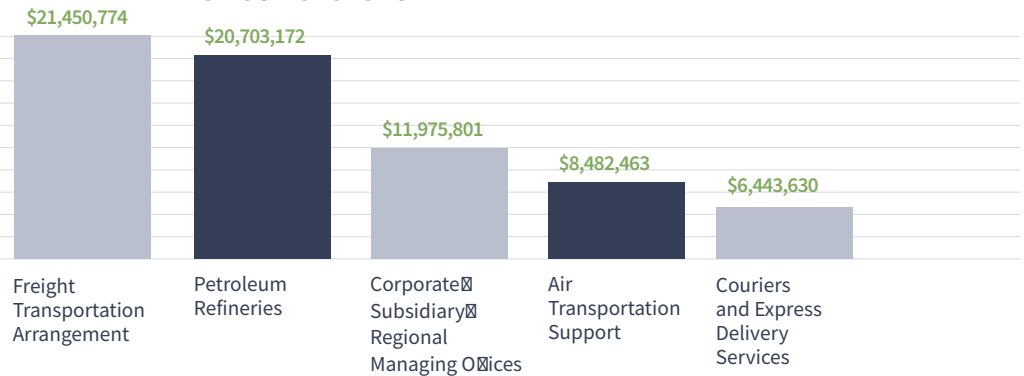

TOP SUB SECTORS