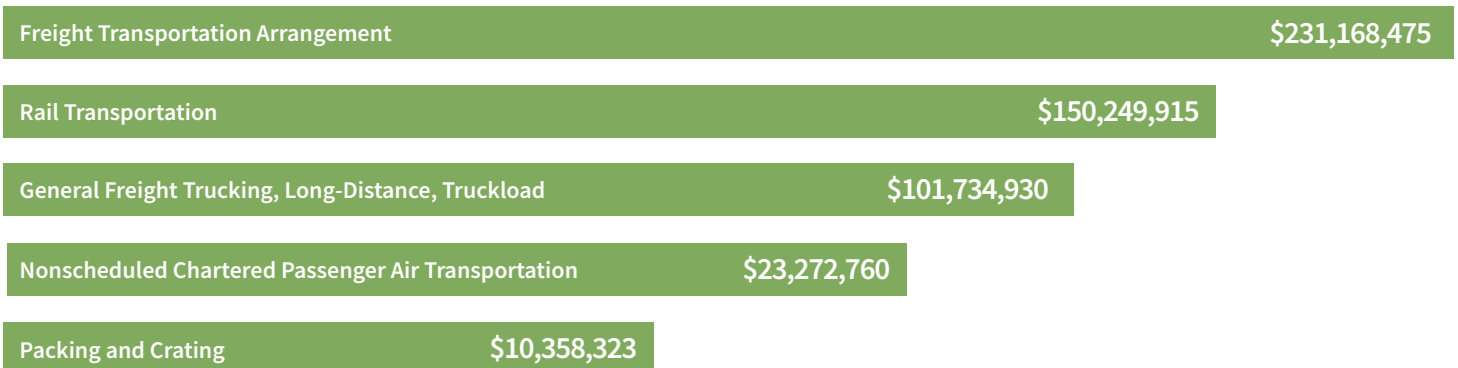

TOTAL TOP SALES

*Information obtained through the US Census Bureau, Morris County Office of Planning & Preservation, and Lightcast